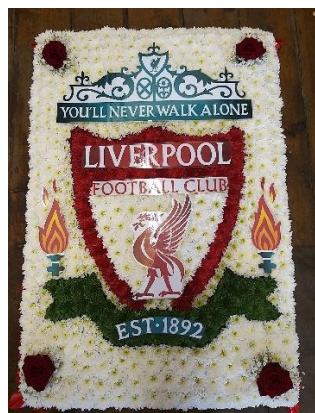

4ft £175.00

5ft £220.00

ANC_1

White based chrysanthemum anchor with blue and red floral spray and blue ribbon.

2ft £95.00

3ft £165.00

Bespoke Funeral Tributes.

Here are a few images of bespoke arrangements we have created over the years. Please contact our florists for more information on the designs we can offer.